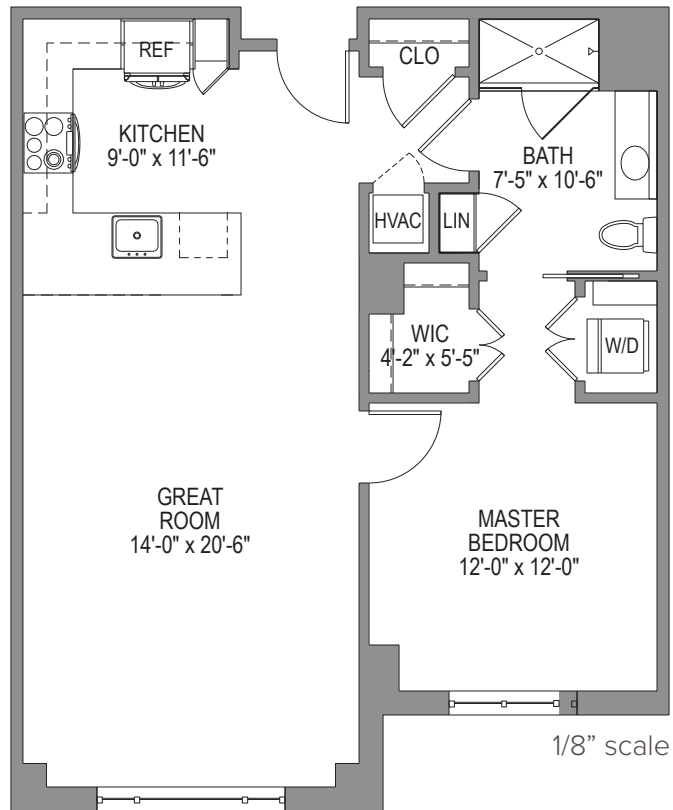

TOBY & LEON COOPERMAN  
SINAI RESIDENCES  
BOCA RATON

CLOISTER

849 Sq. Ft.

1 Bedroom, 1 Bath, Terrace in some locations

21036 95th Avenue South, Boca Raton, FL 33428 | 561.338.9595 | SinaiResidences.com

Managed by Life Care Services®