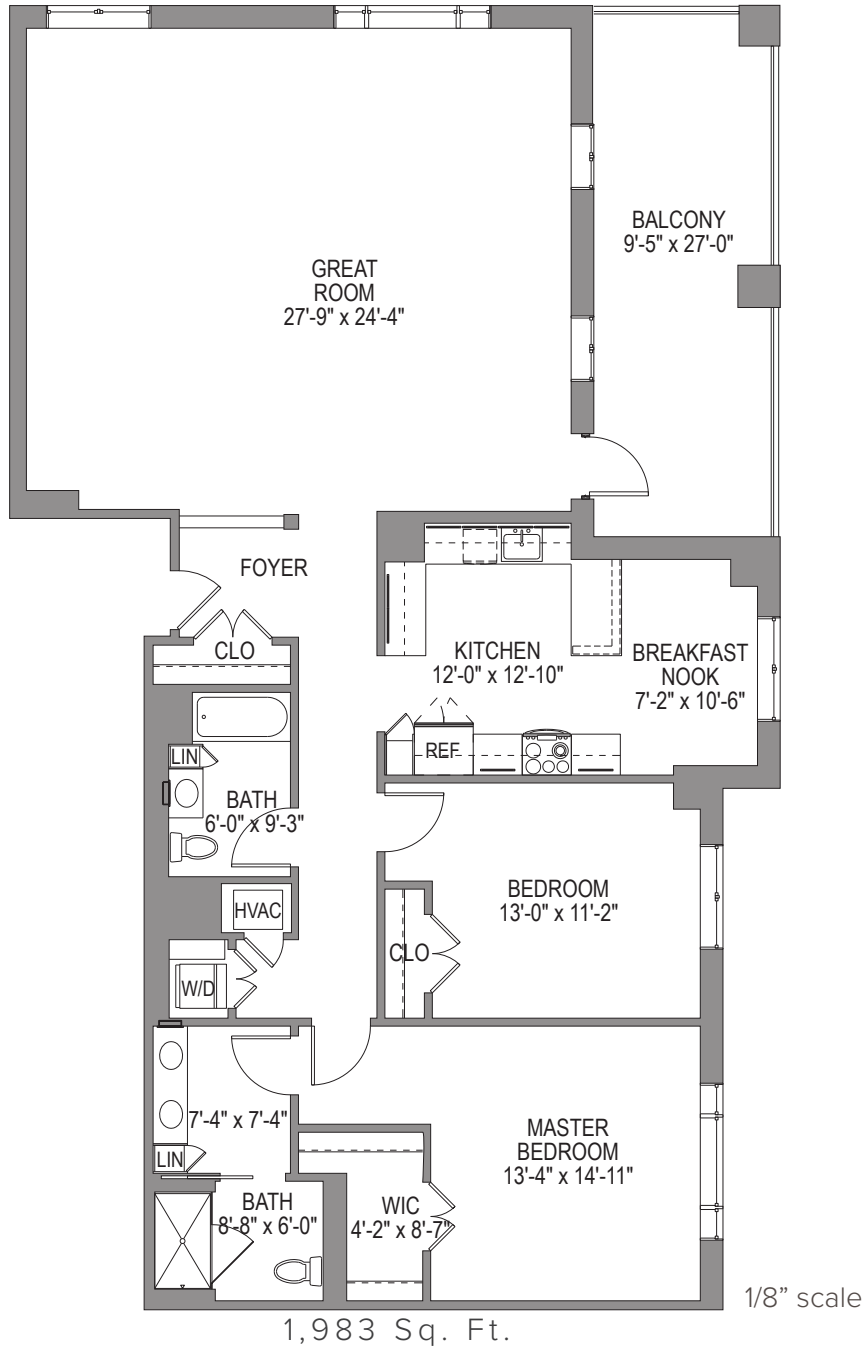

TOBY & LEON COOPERMAN
SINAI RESIDENCES
BOCA RATON

WALDORF

2 Bedroom, 2 Bath, Corner with Breakfast Nook & Balcony

21036 95th Avenue South, Boca Raton, FL 33428 | 561.338.9595 | SinaiResidences.com

Managed by Life Care Services®