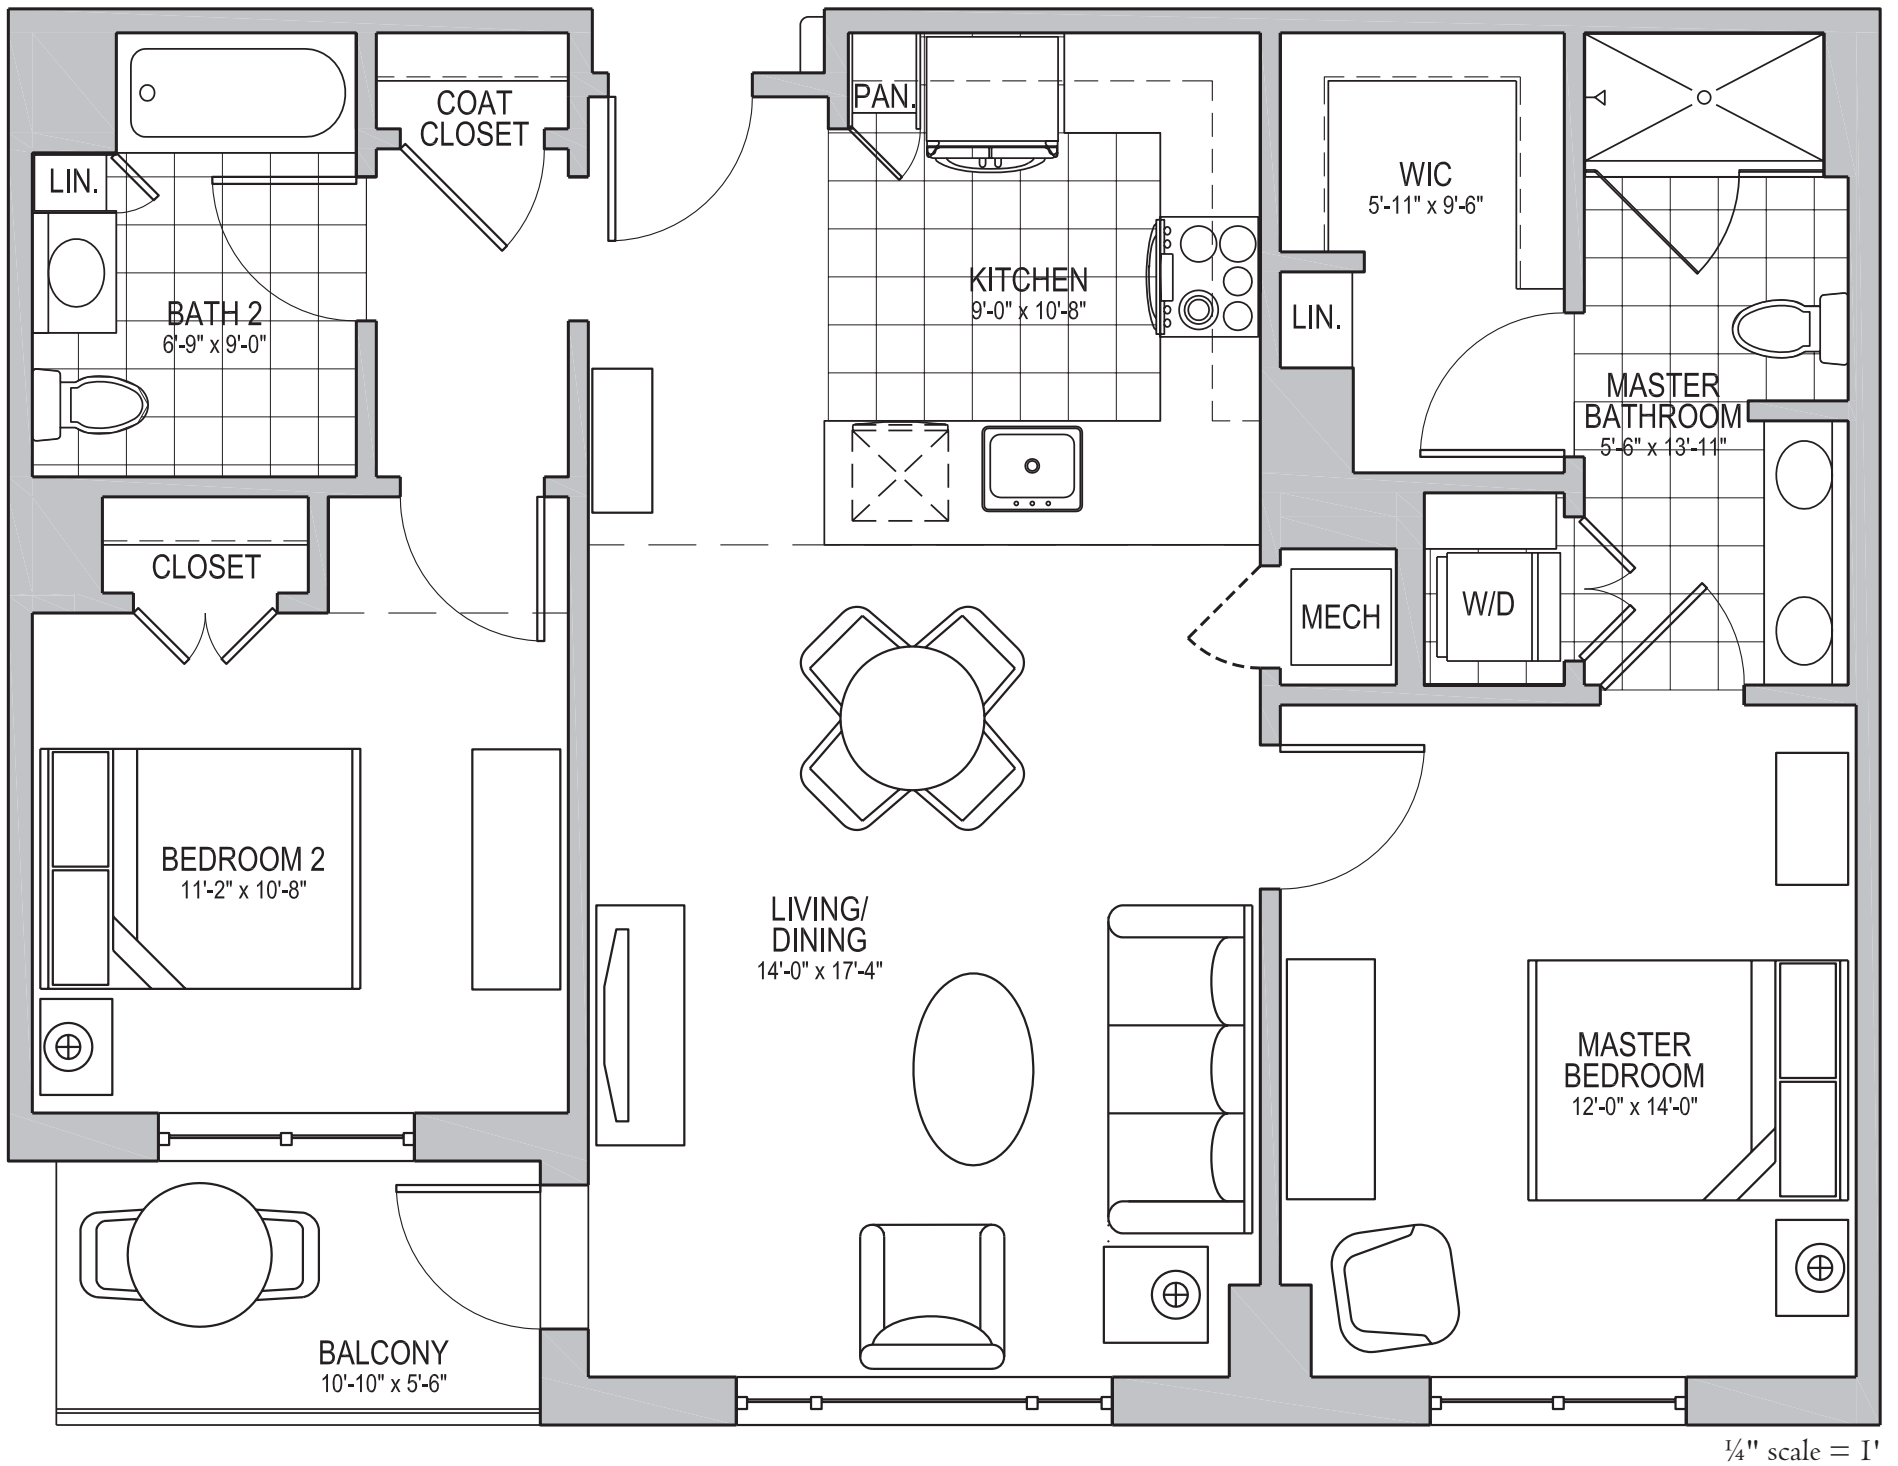

THE EL CAMINO I

2 bedroom, 2 bath w/balcony or terrace

21036 95TH AVENUE SOUTH • BOCA RATON, FL 33428
 TEL: (561) 338-9595 • WWW.SINAIRESIDENCES.COM

Managed by Life Care Services®

A Jewish Federation of South Palm Beach County Affiliated Community Service Company.

Dimensions and specifications may vary based upon location.