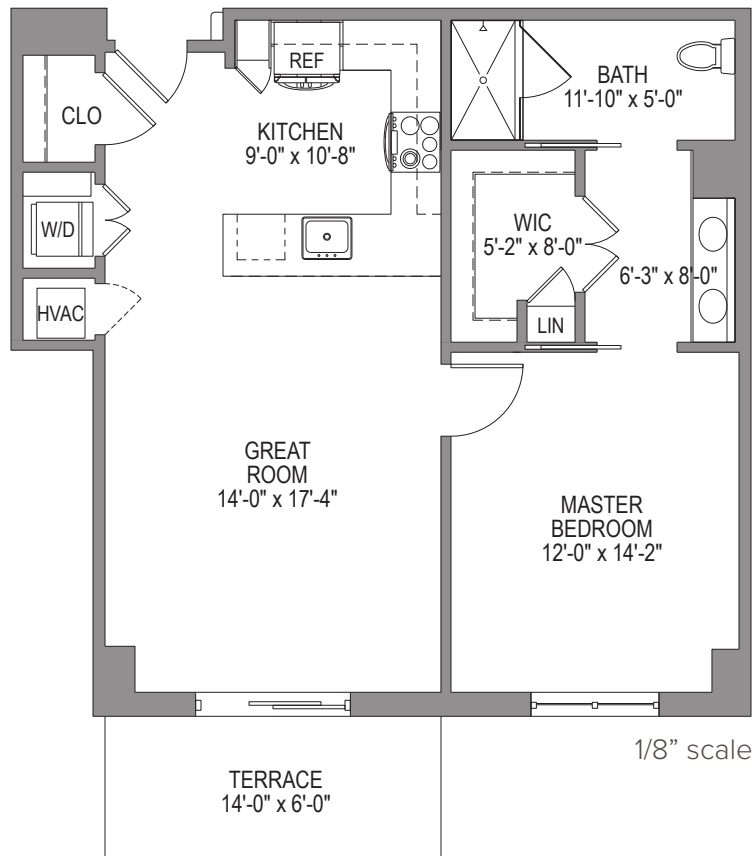

TOBY & LEON COOPERMAN
SINAI RESIDENCES
BOCA RATON

BELLUCIA

836 Sq. Ft.

1 Bedroom, 1 Bath, Terrace

21036 95th Avenue South, Boca Raton, FL 33428 | 561.338.9595 | SinaiResidences.com

Managed by Life Care Services®