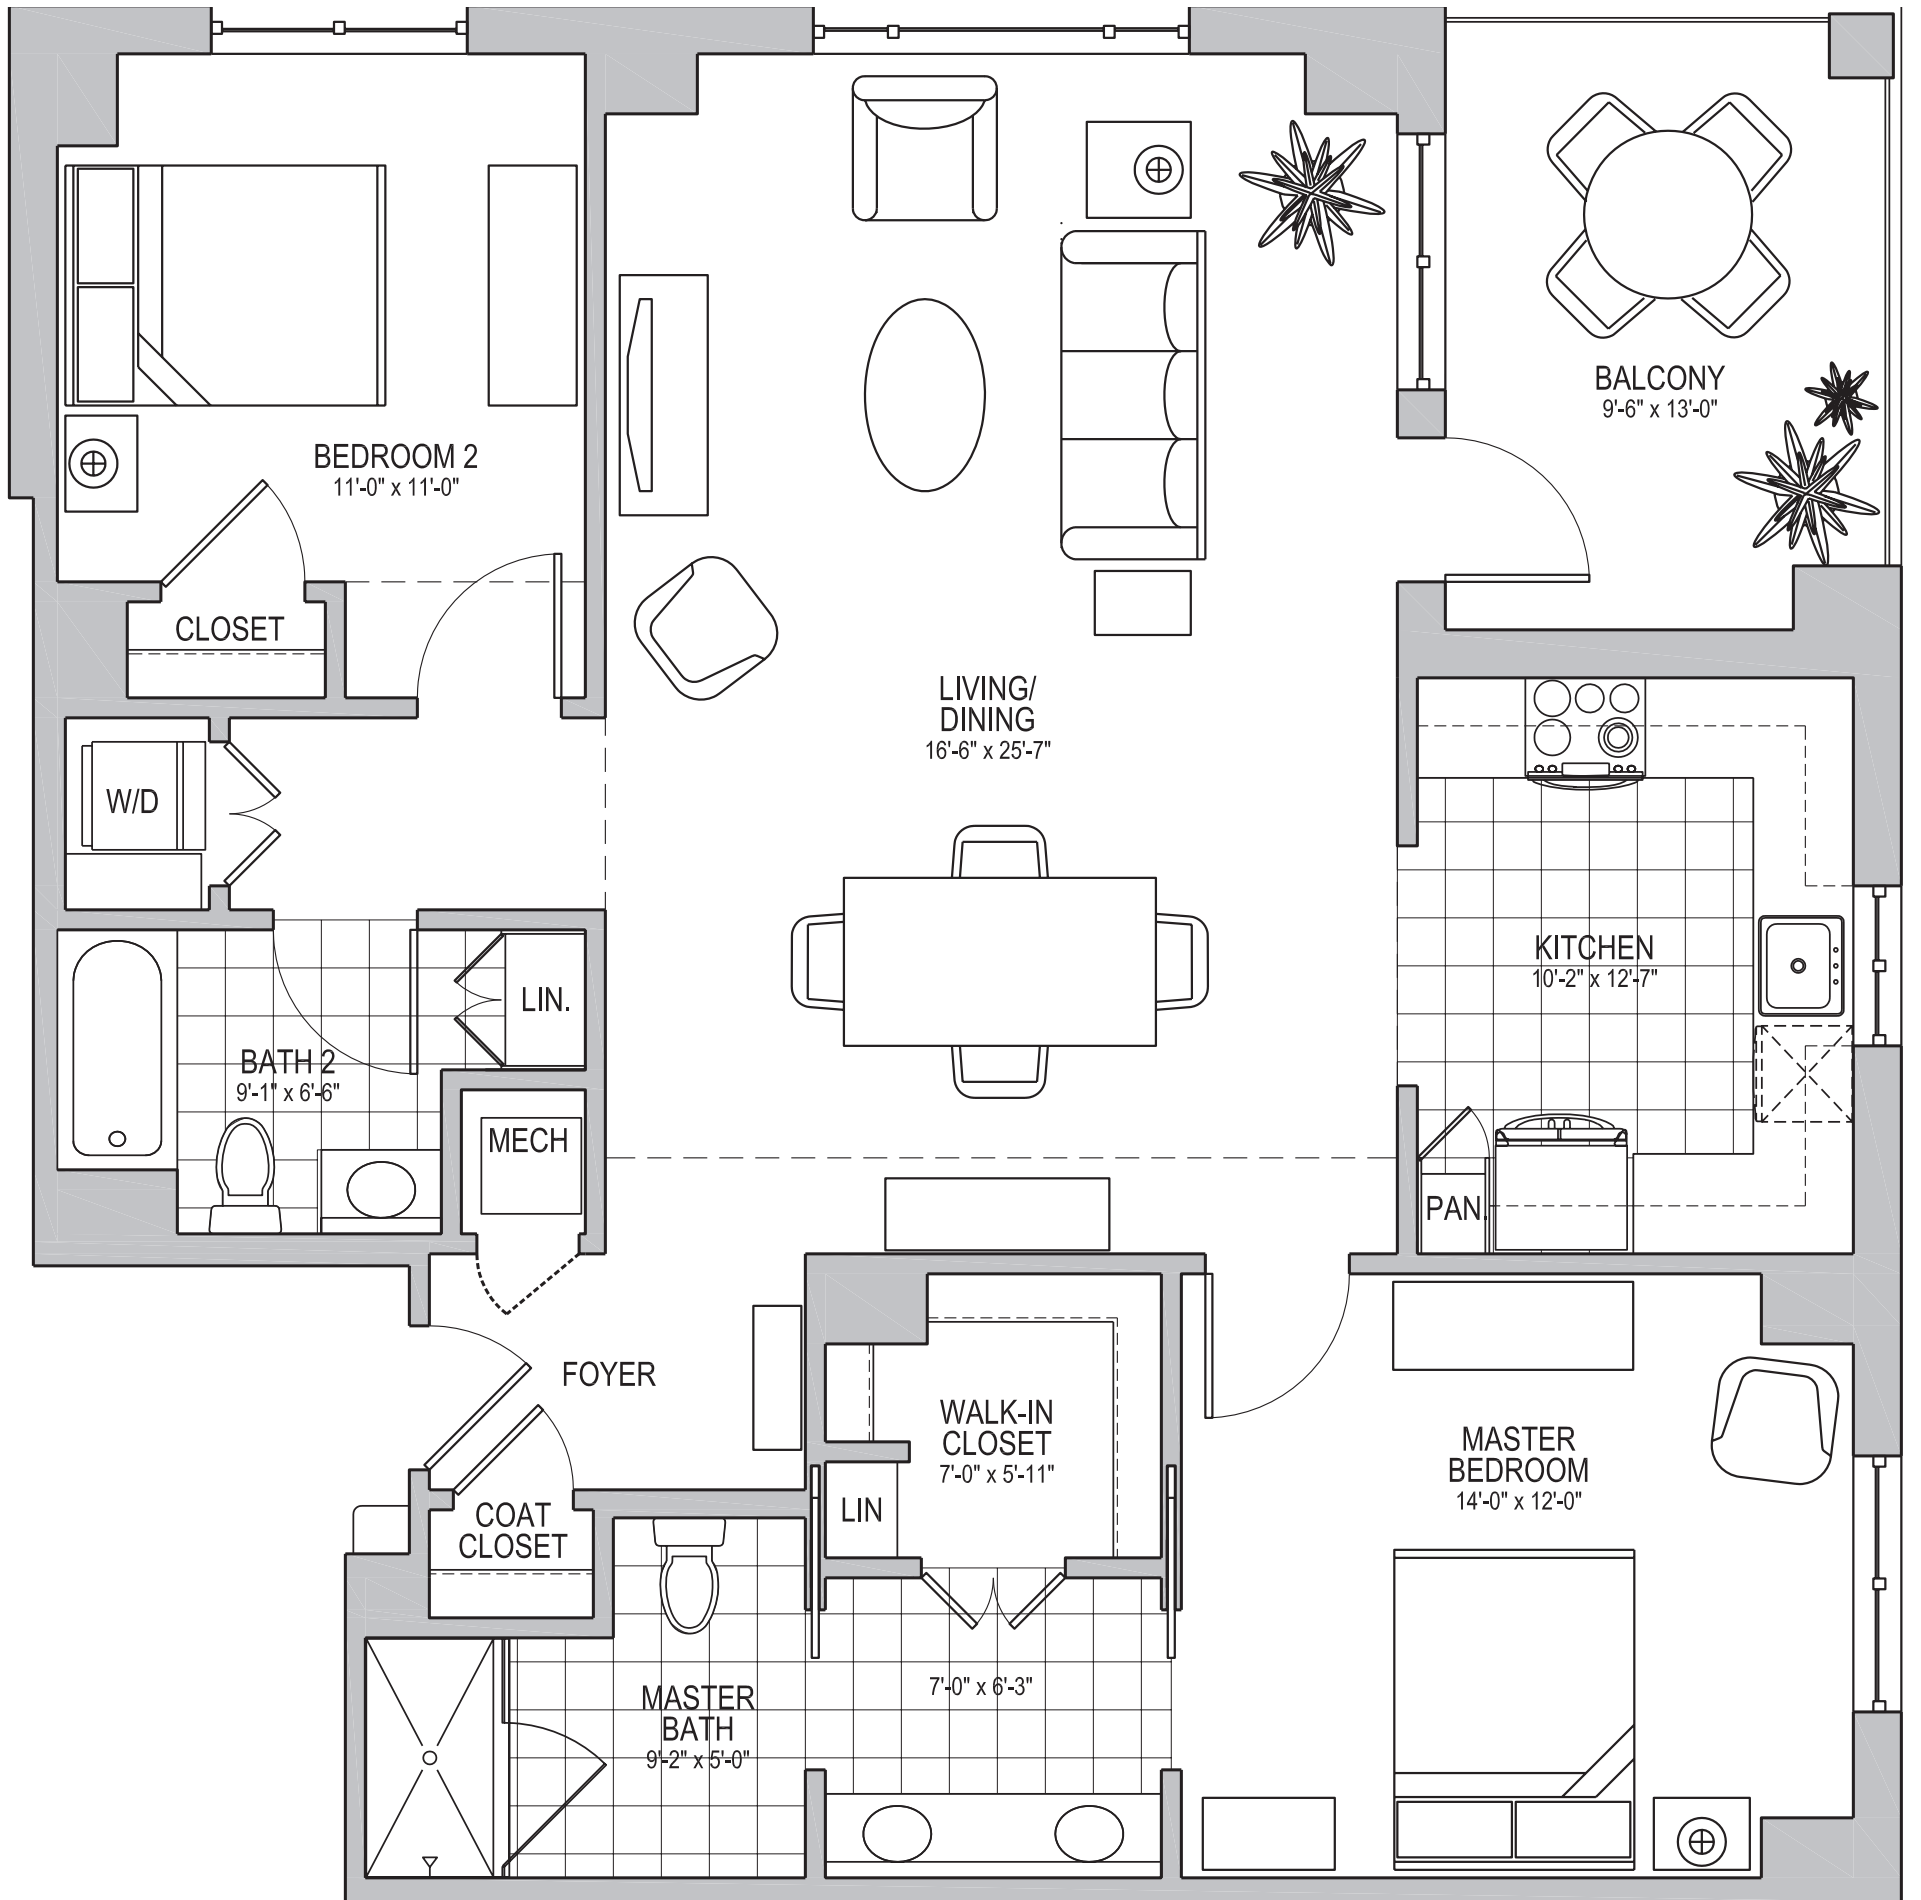

TOBY & LEON COOPERMAN
SINAI RESIDENCES
 BOCA RATON

THE RIVIERA

1/4" scale = 1'

2 bedroom, 2 bath corner apartment w/balcony or terrace

21036 95TH AVENUE SOUTH • BOCA RATON, FL 33428
 TEL: (561) 338-9595 • WWW.SINAIRESIDENCES.COM