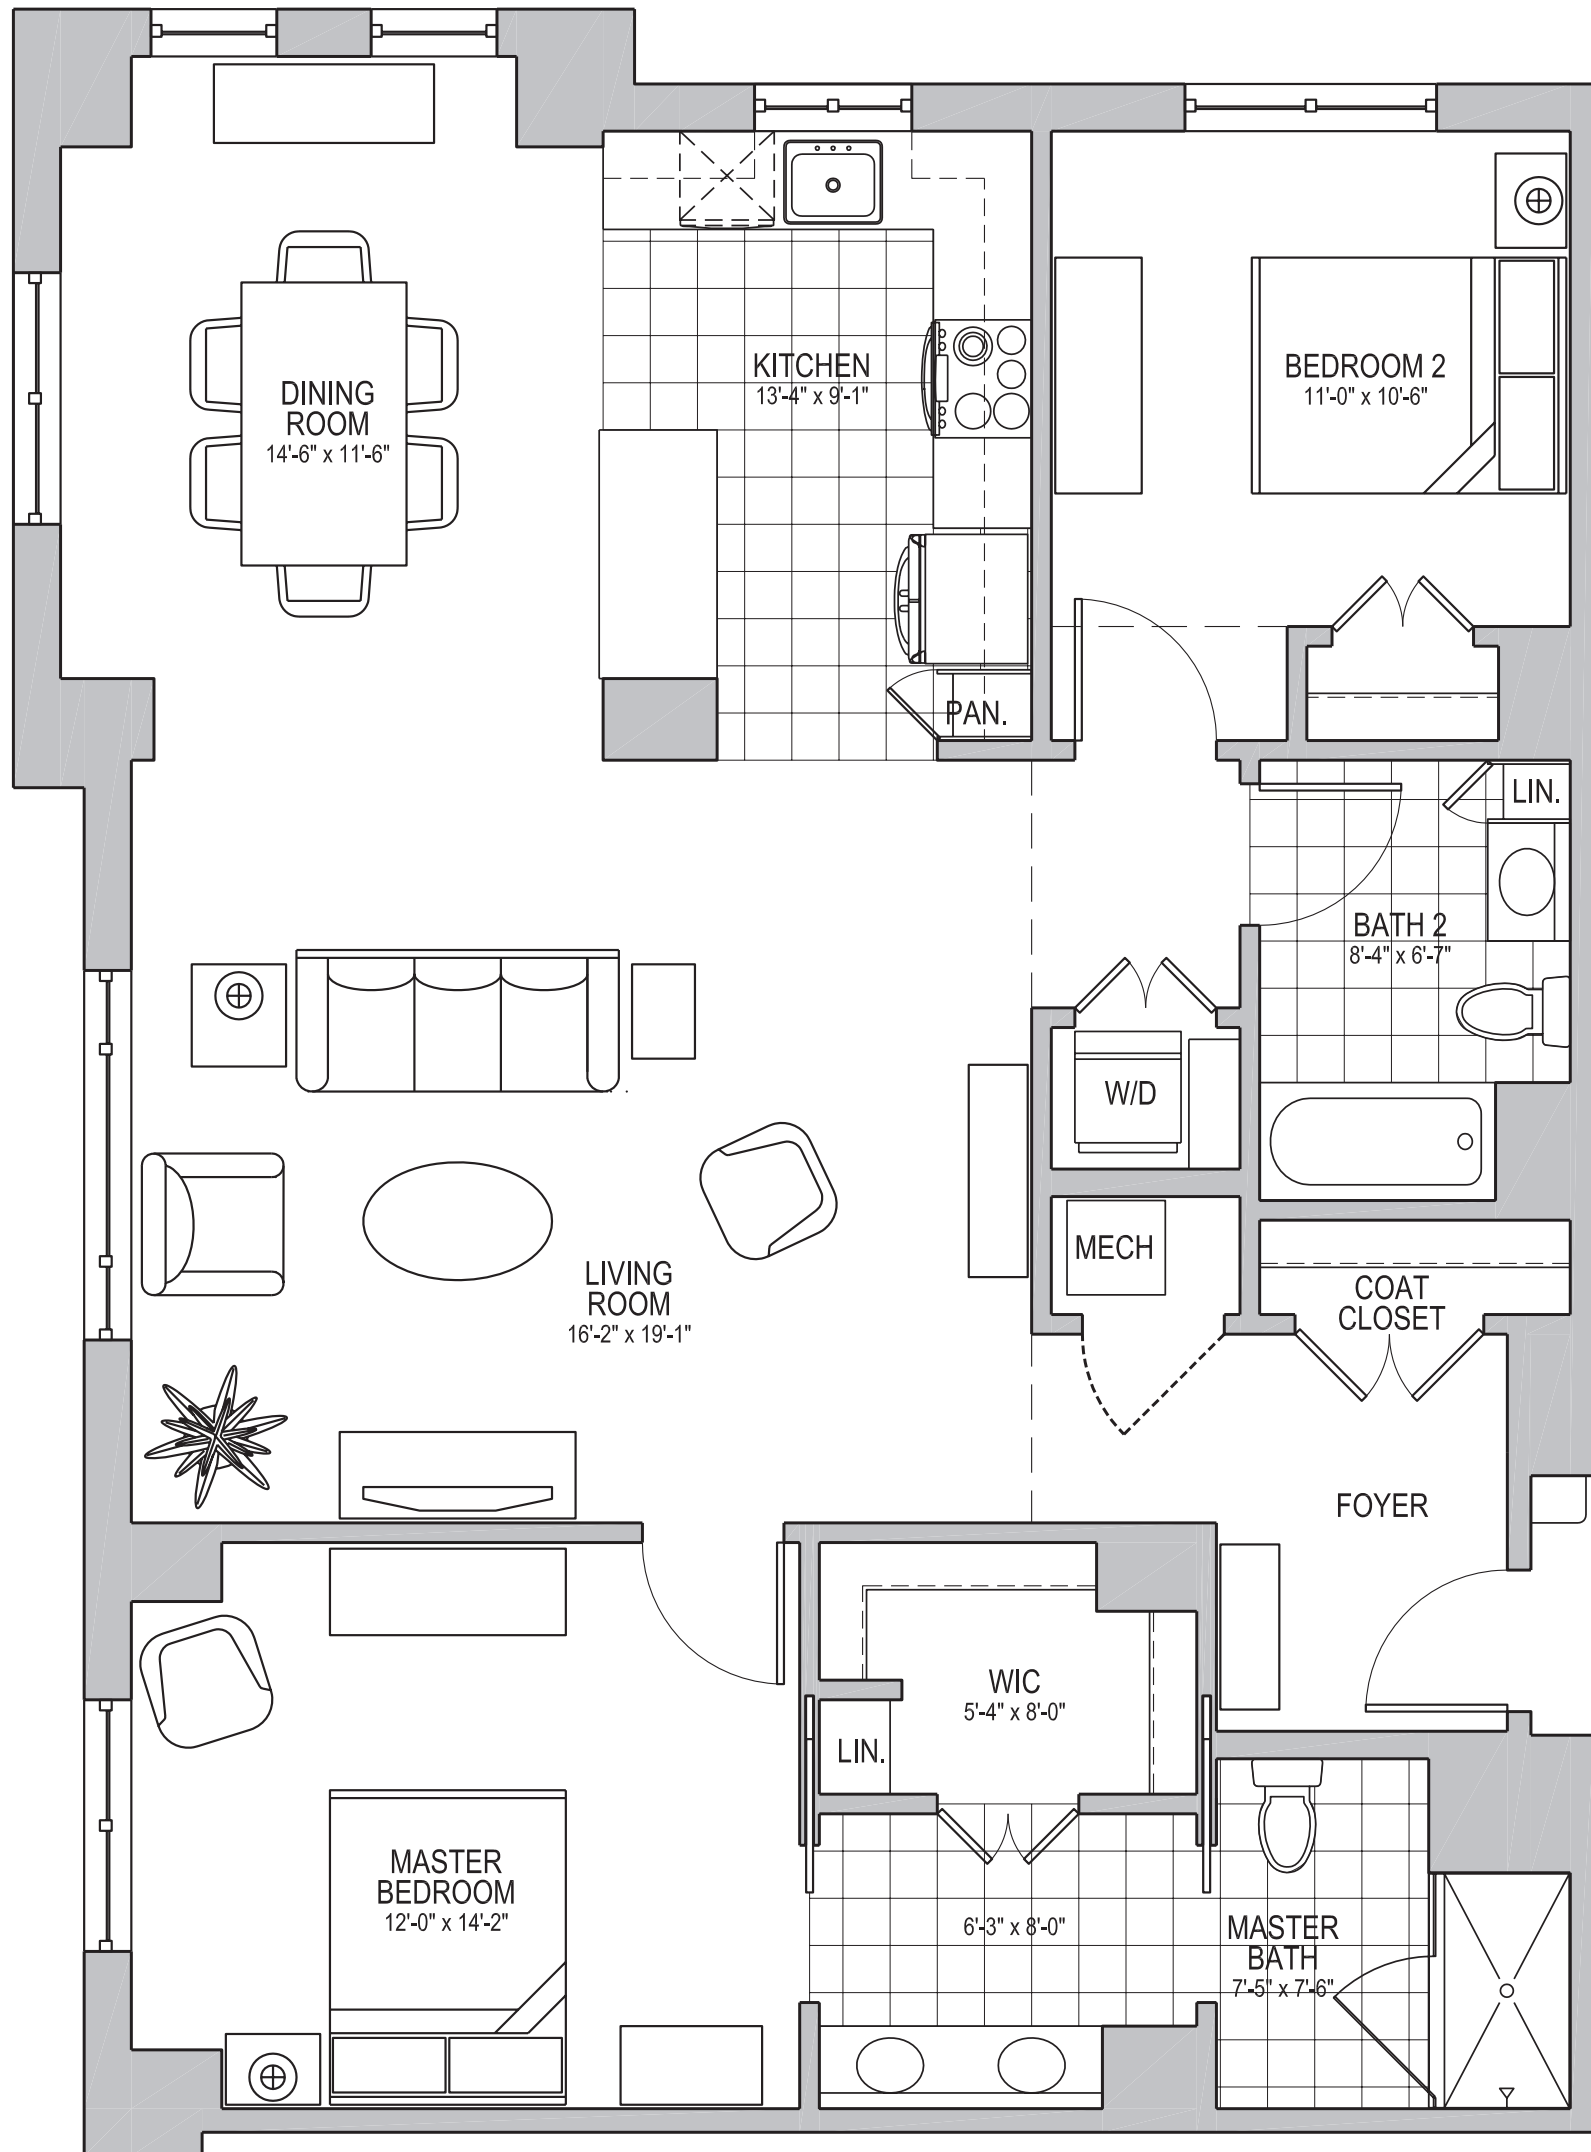

# THE TUSCANY

1/4" scale = 1'

2 bedroom, 2 bath corener apartment (terrace available in some locations)

21036 95TH AVENUE SOUTH • BOCA RATON, FL 33428  
 TEL: (561) 338-9595 • WWW.SINAIRESIDENCES.COM

Managed by Life Care Services®