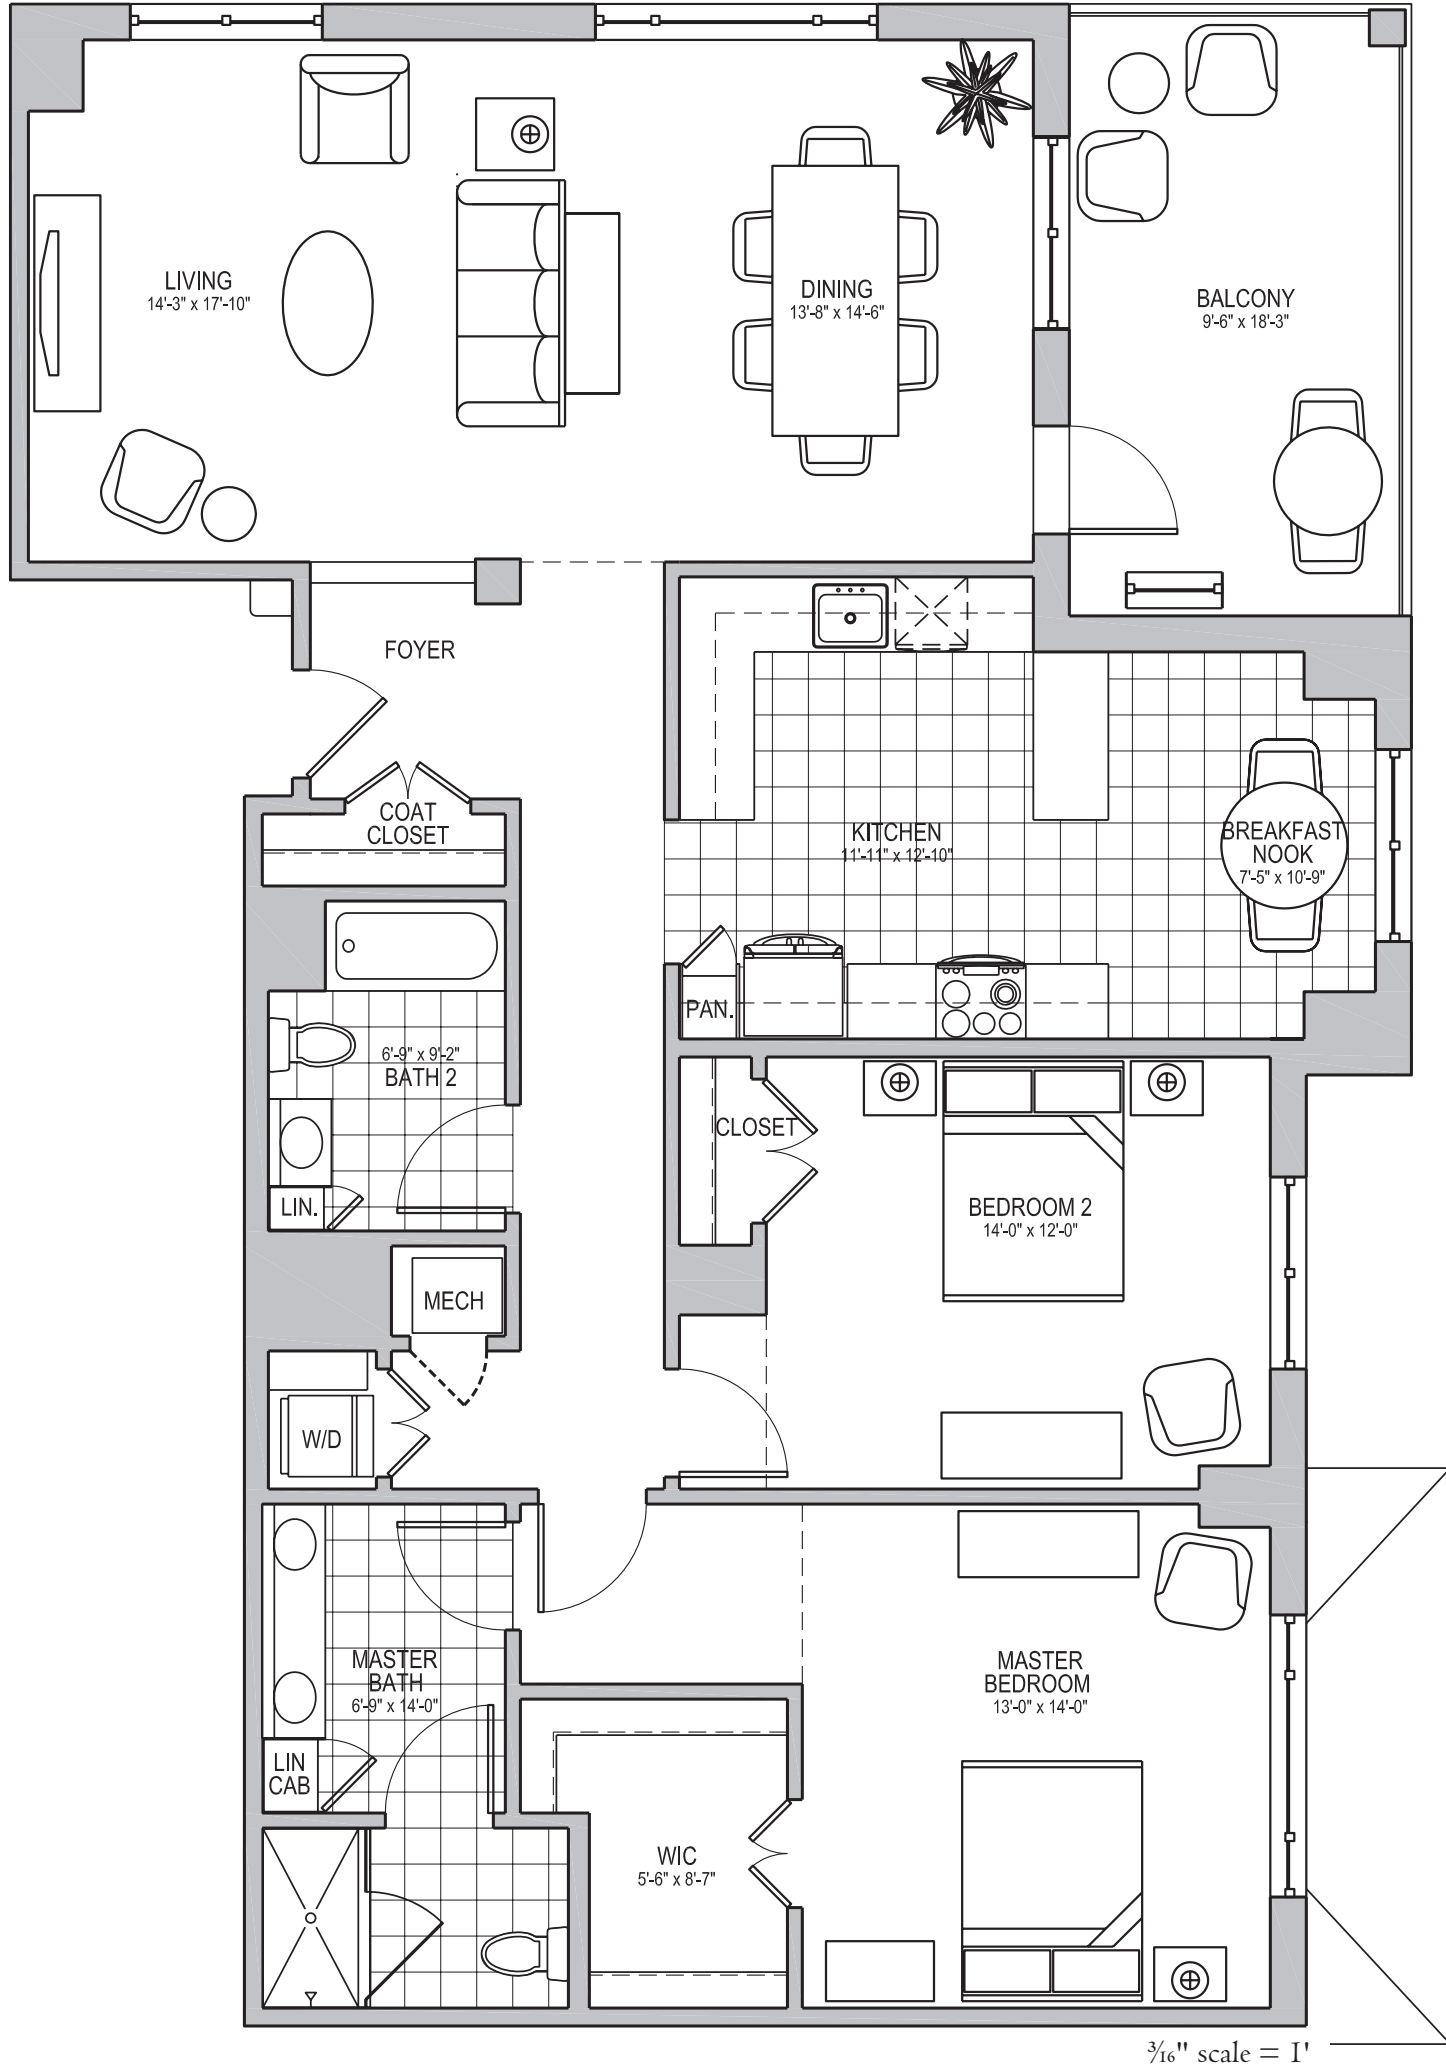

TOBY & LEON COOPERMAN
SINAI RESIDENCES
 BOCA RATON

THE WALDORF

2 bedroom, 2 bath corner apartment w/breakfast nook & balcony

21036 95TH AVENUE SOUTH • BOCA RATON, FL 33428
 TEL: (561) 338-9595 • WWW.SINAIRESIDENCES.COM