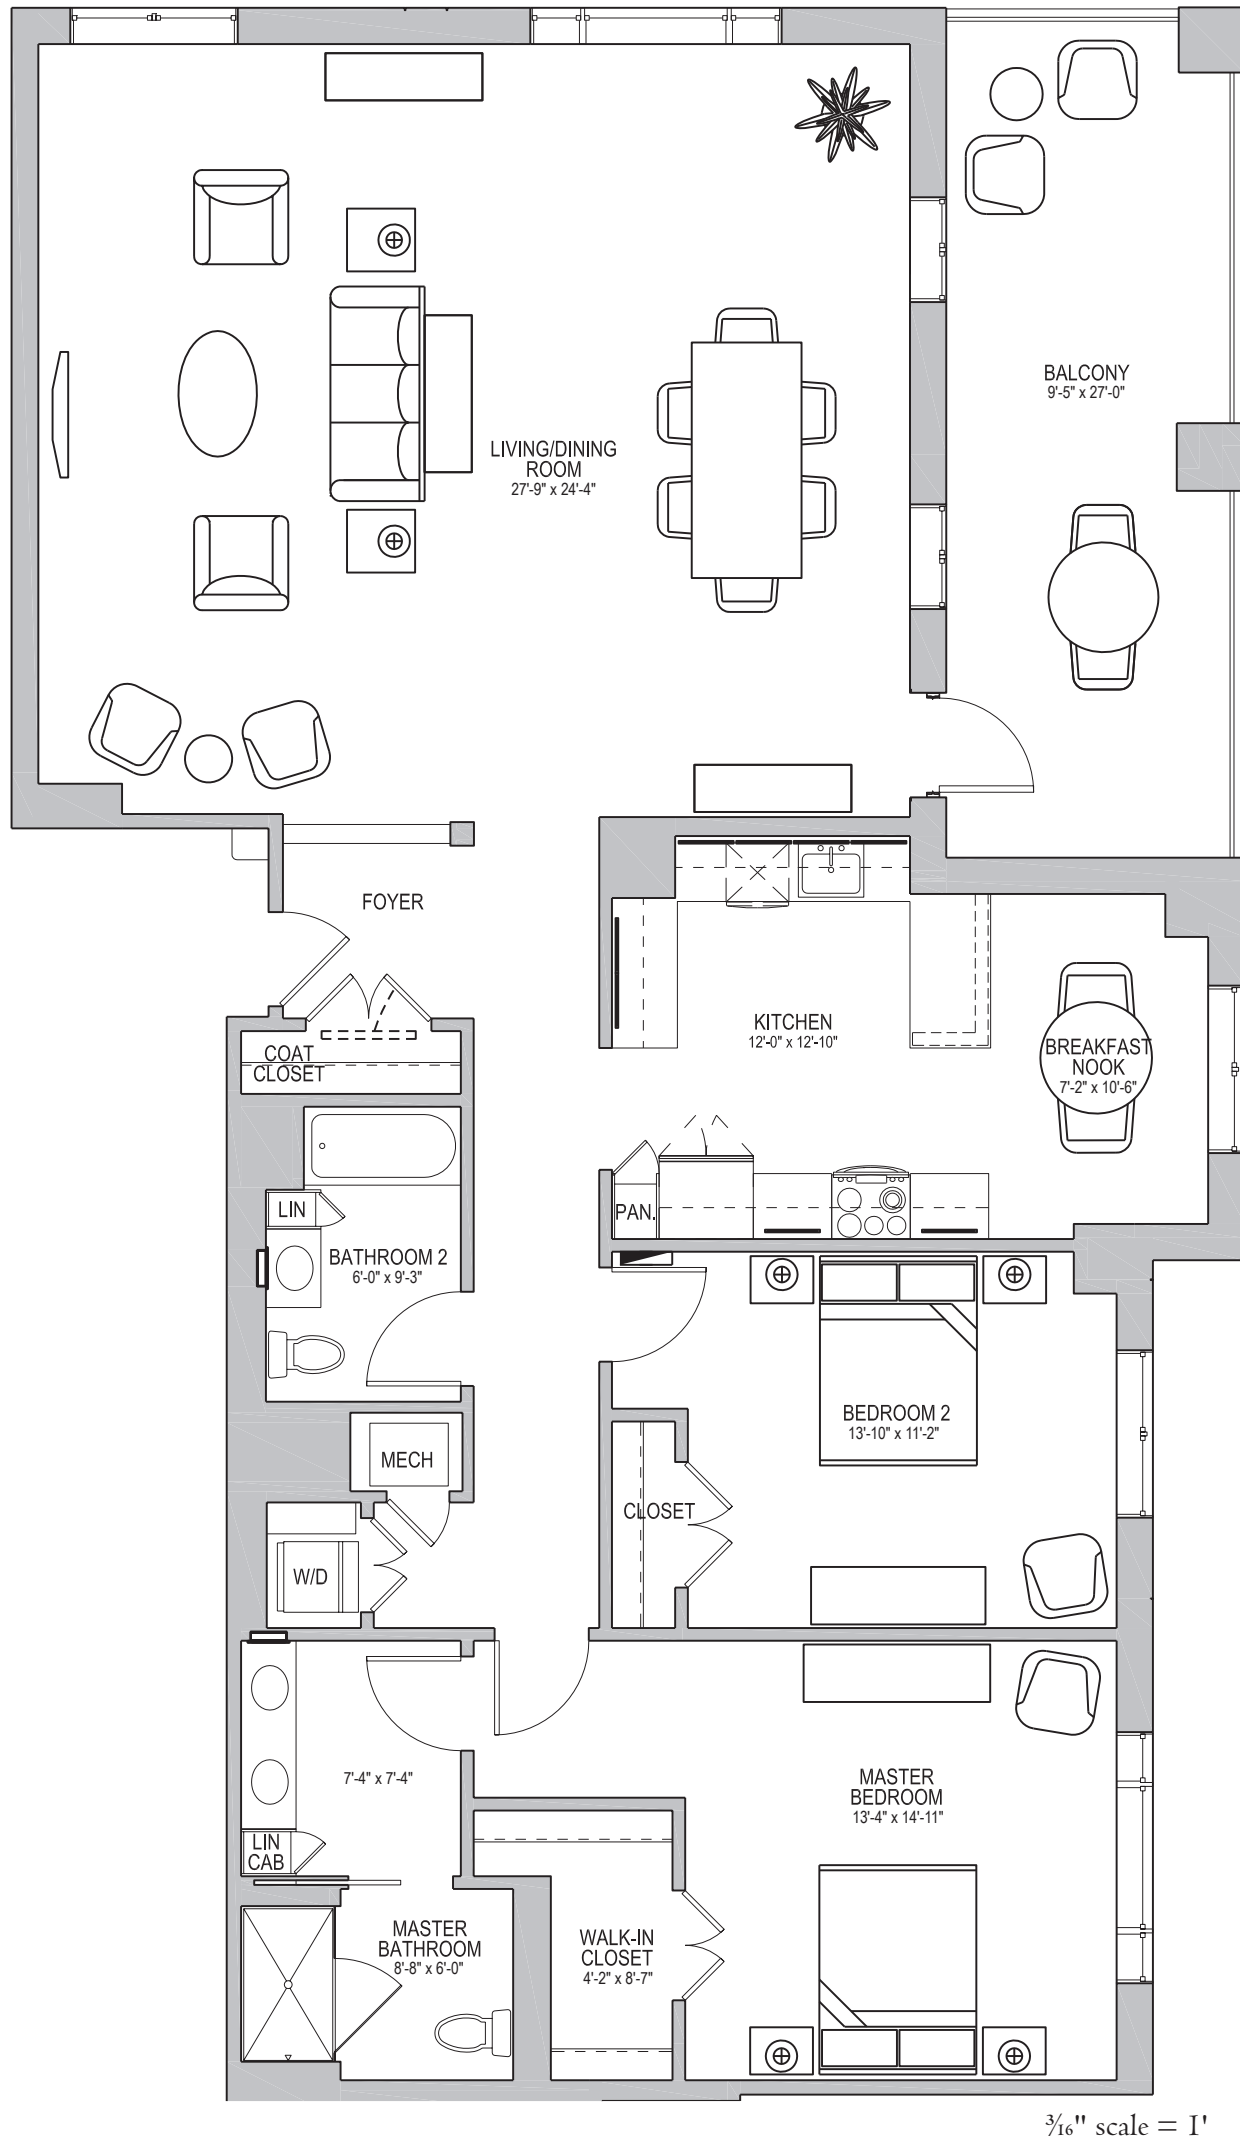

TOBY & LEON COOPERMAN
SINAI RESIDENCES
 BOCA RATON

THE WALDORF

2 bedroom, 2 bath corner apartment w/breakfast nook & balcony

21036 95TH AVENUE SOUTH • BOCA RATON, FL 33428
 TEL: (561) 338-9595 • WWW.SINAIRESIDENCES.COM