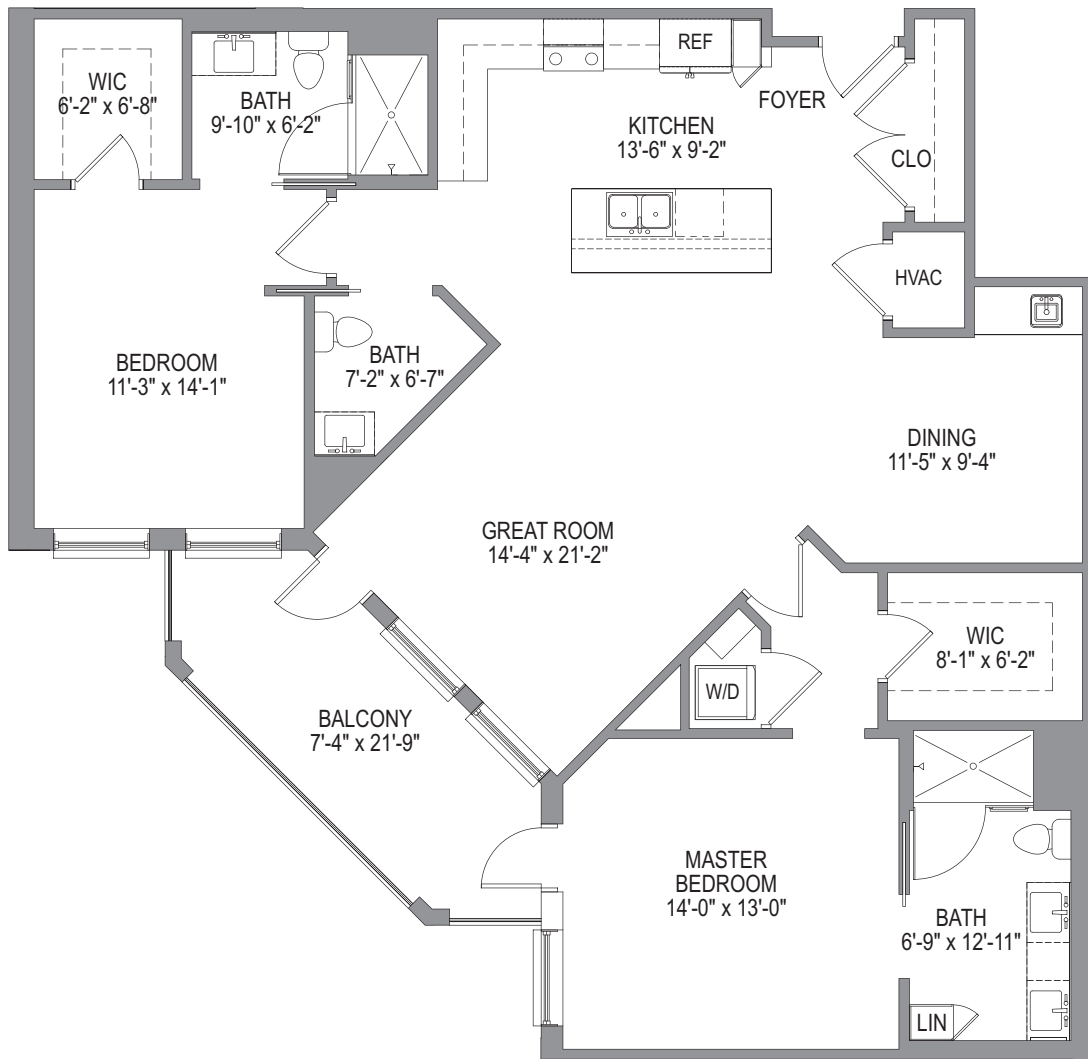

TOBY & LEON COOPERMAN
SINAI RESIDENCES
 BOCA RATON

IBIZA

1/8" scale

1,440 Sq. Ft.

2 Bedroom, 2 1/2 Bath, Balcony

21036 95th Avenue South, Boca Raton, FL 33428 | 561.338.9595 | SinaiResidences.com

Managed by Life Care Services®