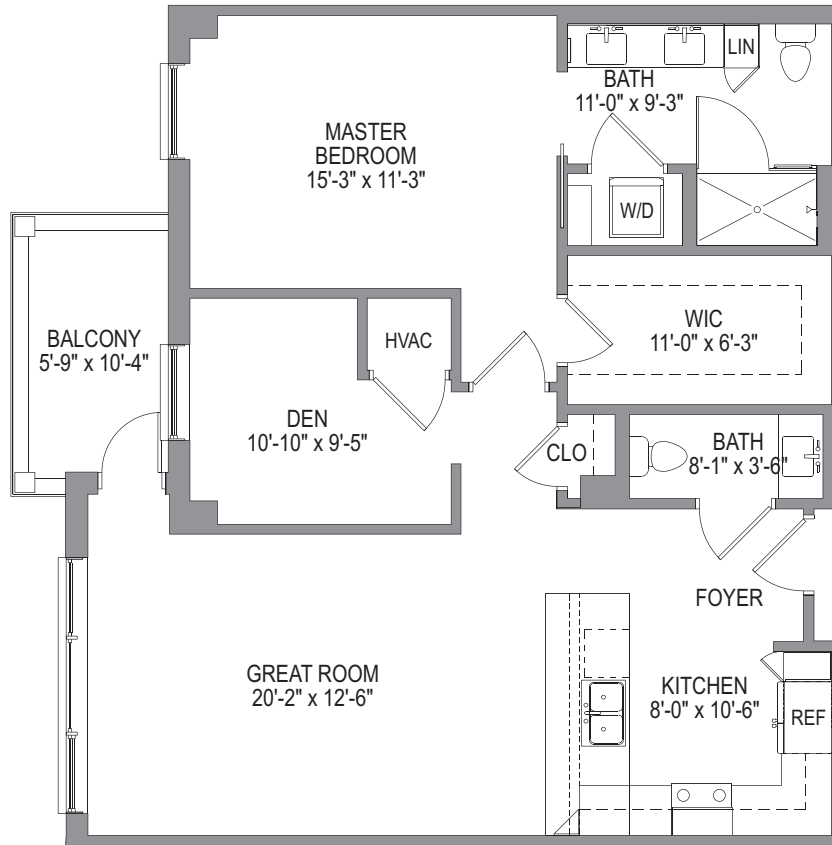

TOBY & LEON COOPERMAN
SINAI RESIDENCES
BOCA RATON

BARCELONA

1/8" scale

1,000 Sq. Ft.

1 Bedroom, 1 1/2 Bath, Den & Balcony

21036 95th Avenue South, Boca Raton, FL 33428 | 561.338.9595 | SinaiResidences.com

Managed by Life Care Services®