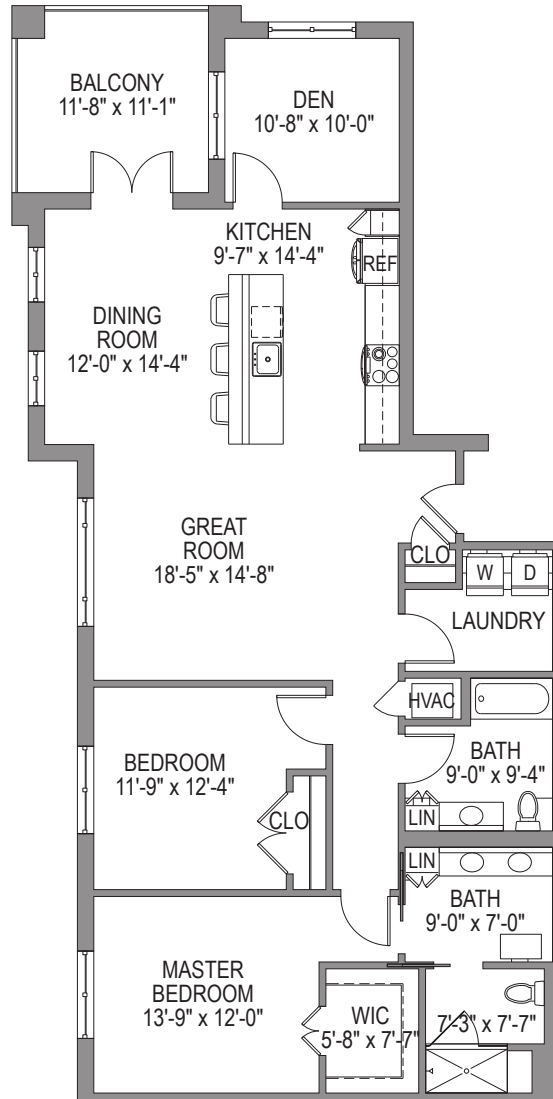

TOBY & LEON COOPERMAN  
SINAI RESIDENCES  
BOCA RATON

VANDERBILT

1/8" scale

1,624 Sq. Ft.

2 Bedroom, 2 Bath, Corner, Den, Balcony or Terrace

21036 95th Avenue South, Boca Raton, FL 33428 | 561.338.9595 | SinaiResidences.com