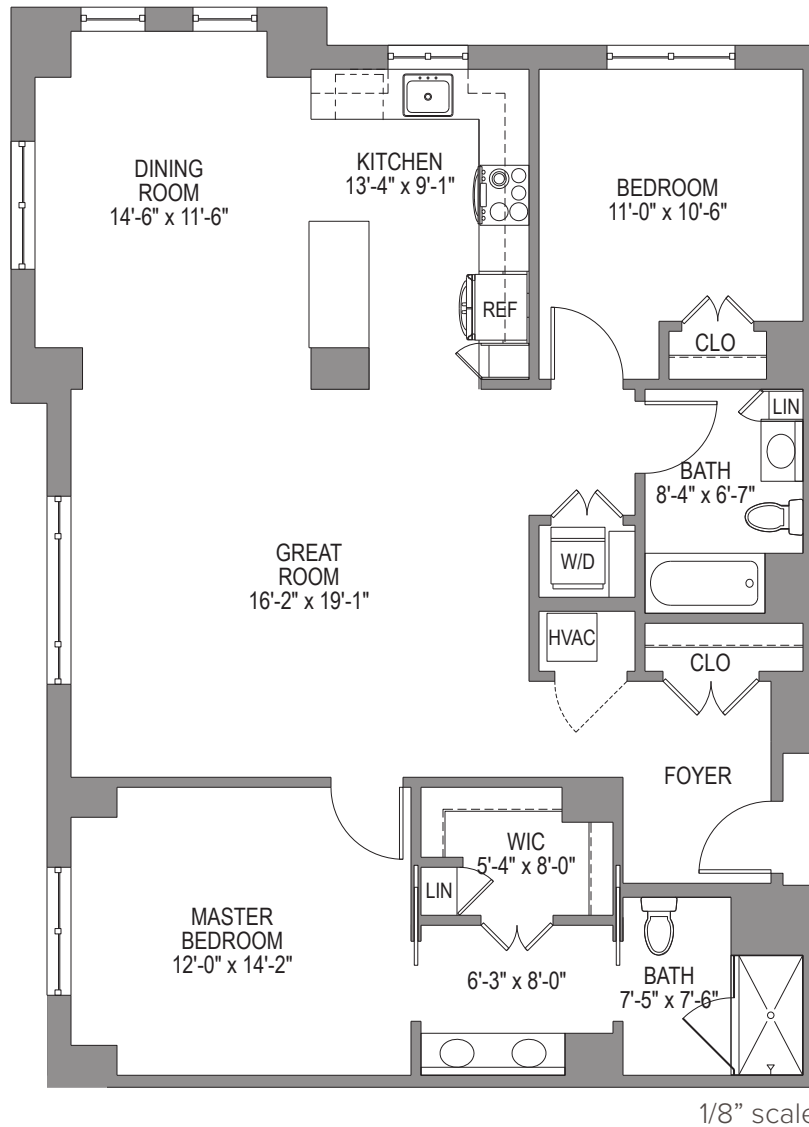

TOBY & LEON COOPERMAN
SINAI RESIDENCES
BOCA RATON

TUSCANY

1,400 Sq. Ft.

2 Bedroom, 2 Bath, Corner, Terrace in some locations

21036 95th Avenue South, Boca Raton, FL 33428 | 561.338.9595 | SinaiResidences.com