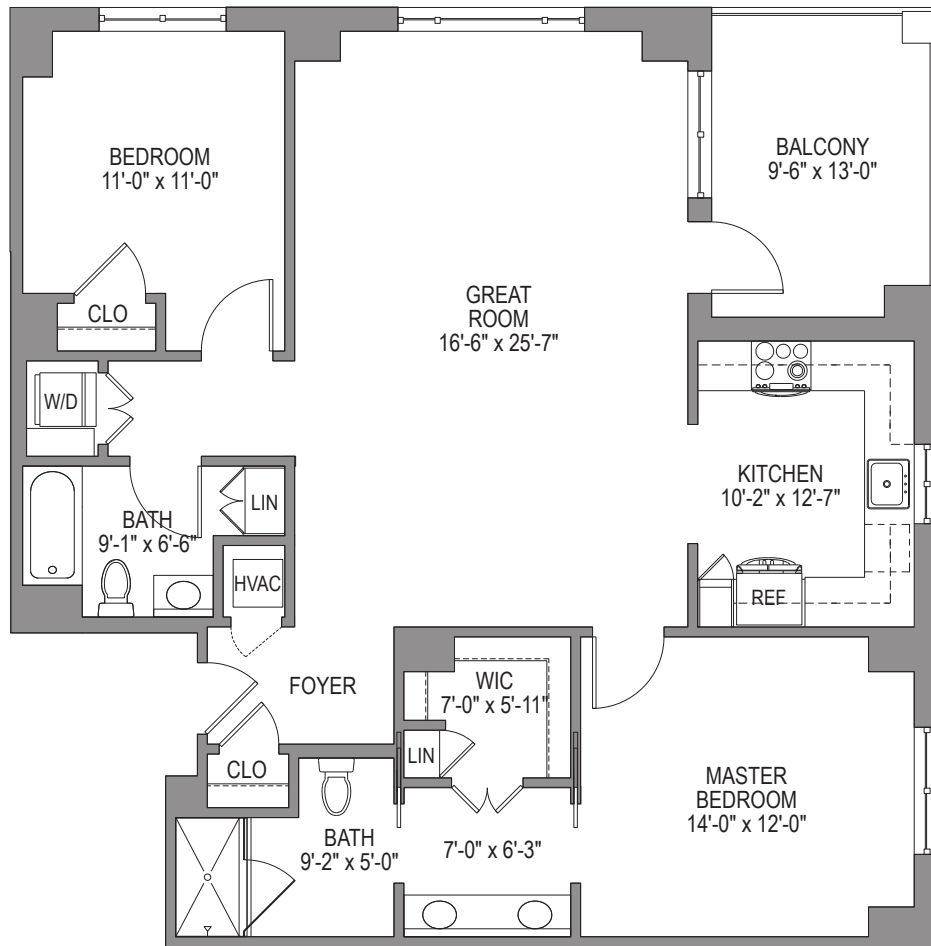

TOBY & LEON COOPERMAN
SINAI RESIDENCES
BOCA RATON

RIVIERA

1/8" scale

1,291 Sq. Ft.

2 Bedroom, 2 Bath, Corner, Balcony or Terrace

21036 95th Avenue South, Boca Raton, FL 33428 | 561.338.9595 | SinaiResidences.com