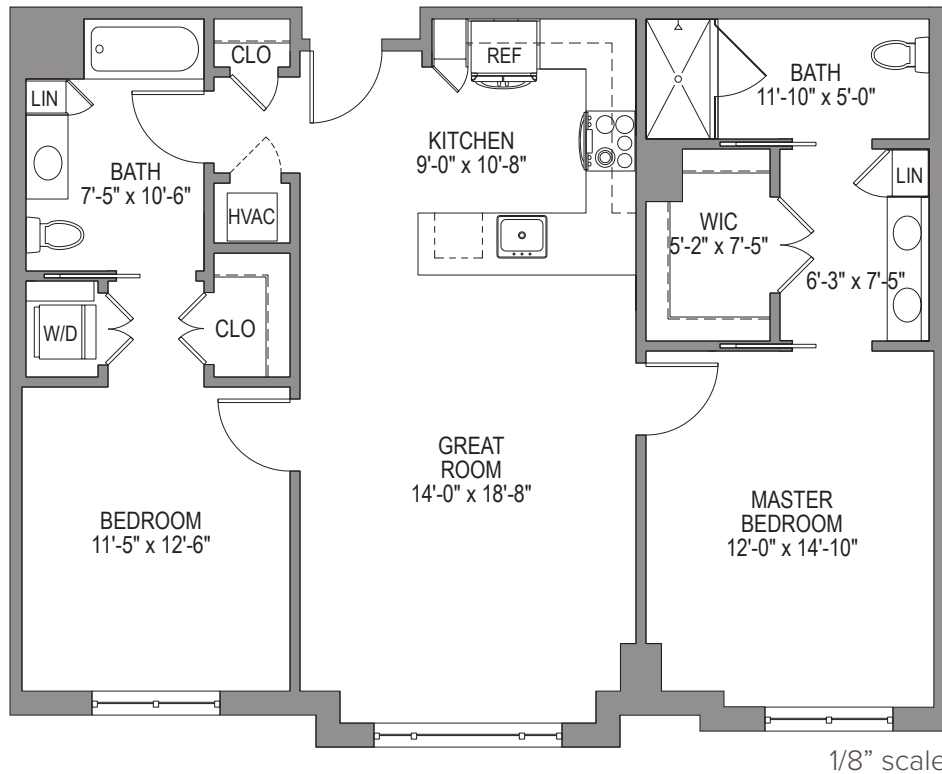

TOBY & LEON COOPERMAN  
SINAI RESIDENCES  
BOCA RATON

FLORESTA

1/8" scale

1,129 Sq. Ft.  
2 Bedroom, 2 Bath,  
Balcony or Terrace in some locations

21036 95th Avenue South, Boca Raton, FL 33428 | 561.338.9595 | SinaiResidences.com

TOBY & LEON COOPERMAN  
SINAI RESIDENCES  
BOCA RATON

FLORESTA 2

1,156 Sq. Ft.

2 Bedroom, 2 Bath

21036 95th Avenue South, Boca Raton, FL 33428 | 561.338.9595 | SinaiResidences.com

Managed by Life Care Services®