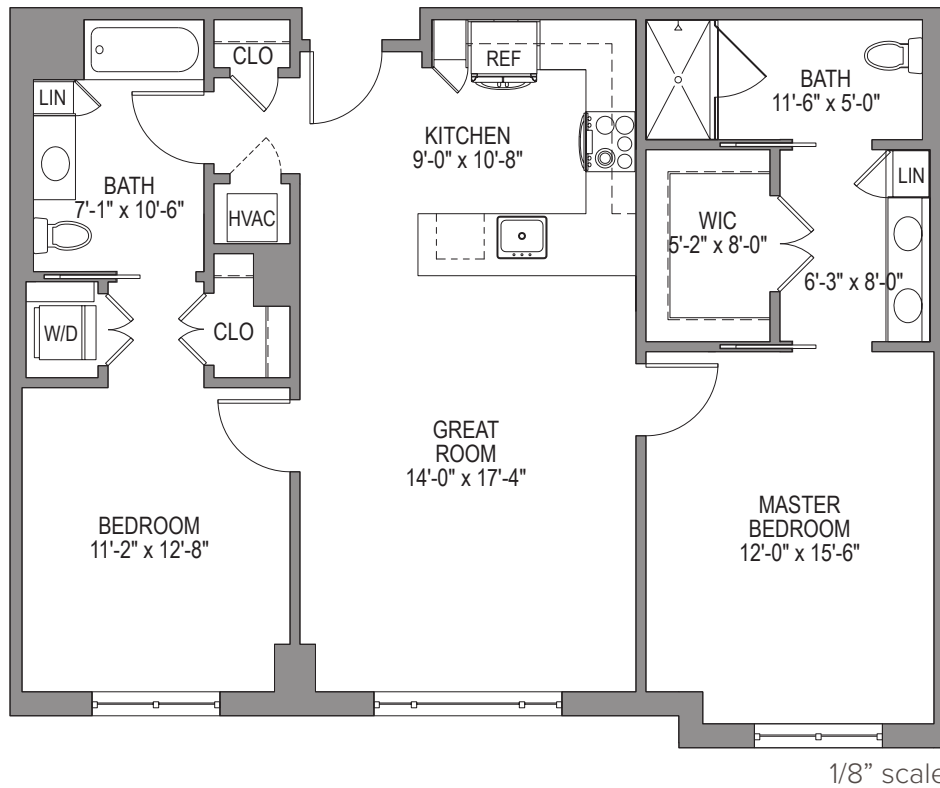

TOBY & LEON COOPERMAN  
SINAI RESIDENCES  
BOCA RATON

FLORESTA

1/8" scale

1,129 Sq. Ft.  
2 Bedroom, 2 Bath,  
Balcony or Terrace in some locations

21036 95th Avenue South, Boca Raton, FL 33428 | 561.338.9595 | SinaiResidences.com

TOBY & LEON COOPERMAN  
SINAI RESIDENCES  
BOCA RATON

FLORESTA 2

1,156 Sq. Ft.

2 Bedroom, 2 Bath

21036 95th Avenue South, Boca Raton, FL 33428 | 561.338.9595 | SinaiResidences.com

Managed by Life Care Services®

TOBY & LEON COOPERMAN  
SINAI RESIDENCES  
BOCA RATON

FLORESTA 3

1,146 Sq. Ft.  
2 Bedroom, 2 Bath

21036 95th Avenue South, Boca Raton, FL 33428 | 561.338.9595 | SinaiResidences.com

Managed by Life Care Services®