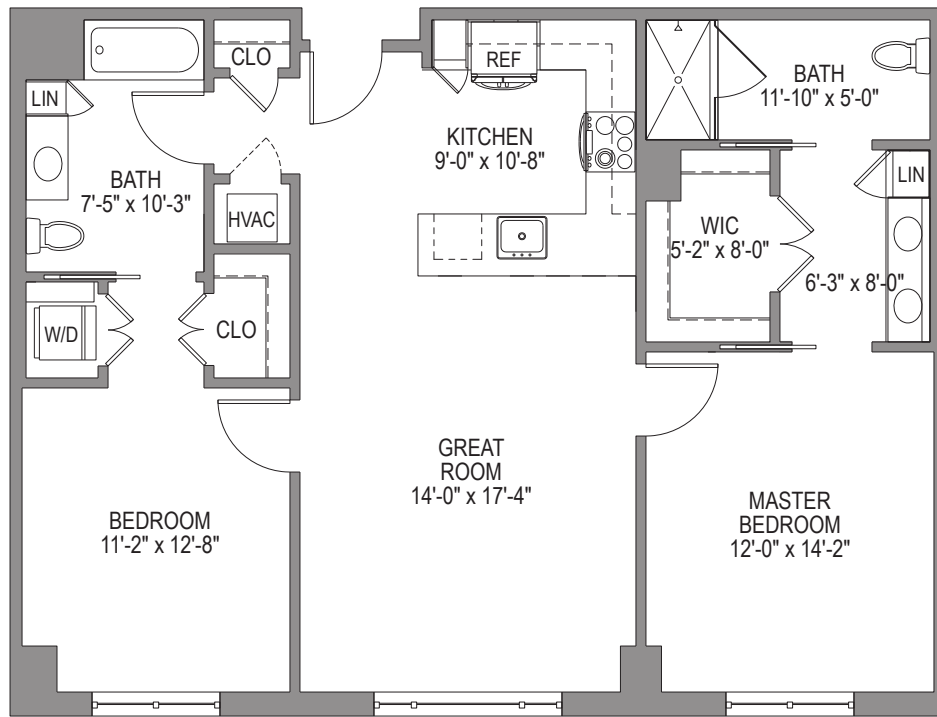

TOBY & LEON COOPERMAN  
SINAI RESIDENCES  
BOCA RATON

FLORESTA

1/8" scale

1,129 Sq. Ft.  
2 Bedroom, 2 Bath,  
Balcony or Terrace in some locations

21036 95th Avenue South, Boca Raton, FL 33428 | 561.338.9595 | SinaiResidences.com

TOBY & LEON COOPERMAN  
SINAI RESIDENCES  
BOCA RATON

FLORESTA 2

1,156 Sq. Ft.

2 Bedroom, 2 Bath

21036 95th Avenue South, Boca Raton, FL 33428 | 561.338.9595 | SinaiResidences.com

Managed by Life Care Services®