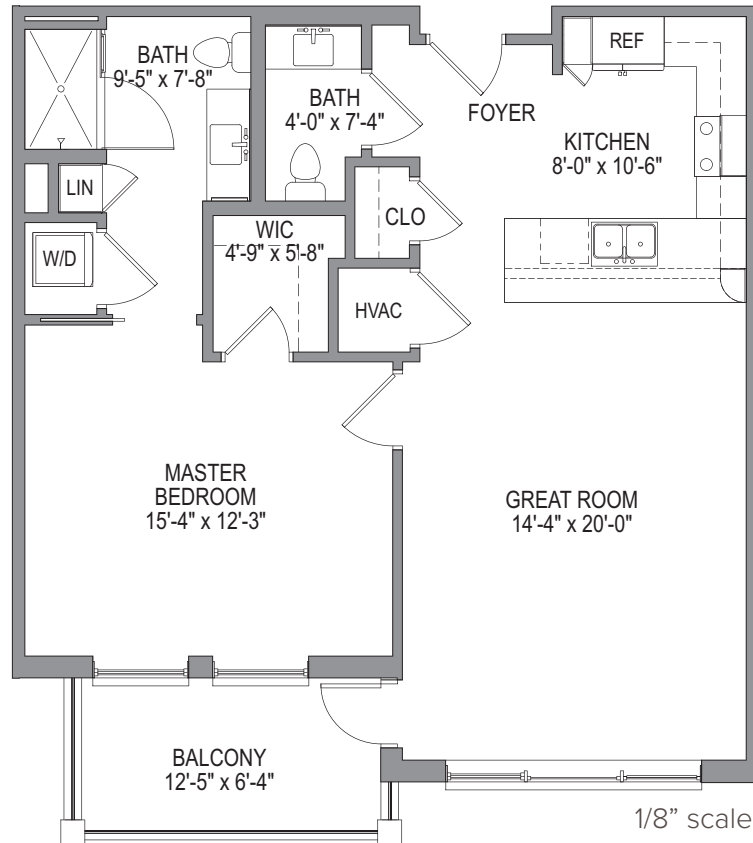

TOBY & LEON COOPERMAN  
SINAI RESIDENCES  
BOCA RATON

AMALFI

880 Sq. Ft.

1 Bedroom, 1 1/2 Bath, Balcony

21036 95th Avenue South, Boca Raton, FL 33428 | 561.338.9595 | SinaiResidences.com

Managed by Life Care Services®