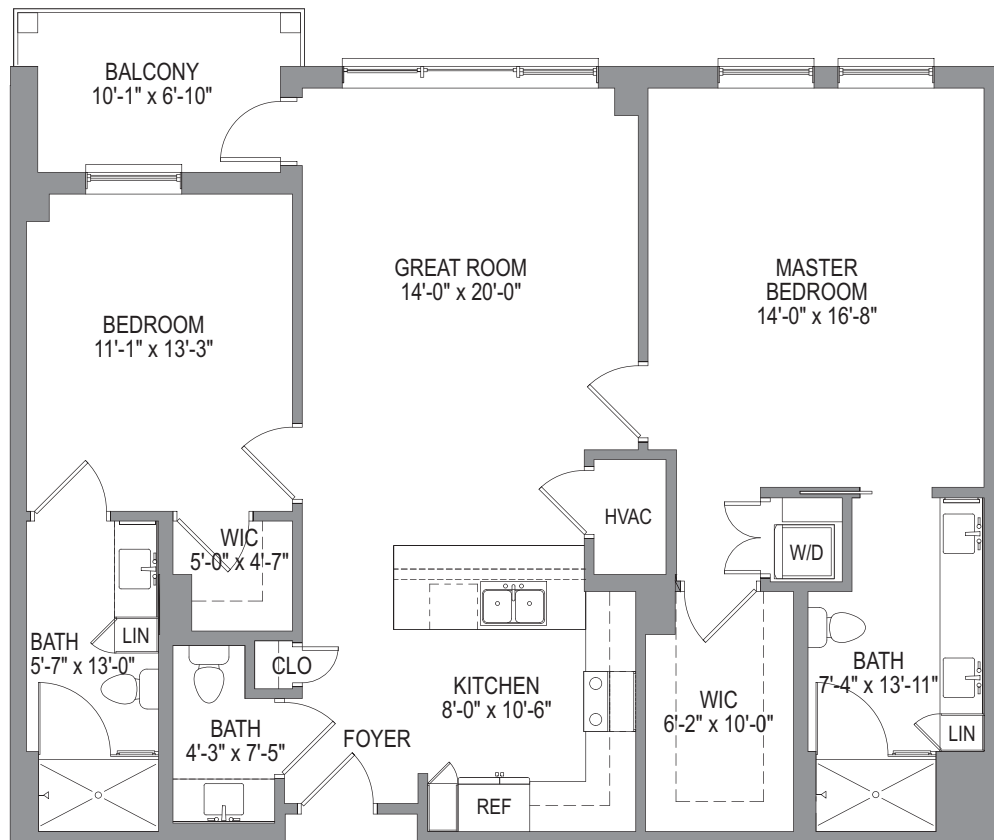

TOBY & LEON COOPERMAN  
SINAI RESIDENCES  
BOCA RATON

HAIFA

1/8" scale

1,215 Sq. Ft.

2 Bedroom, 2 1/2 Bath, Balcony

21036 95th Avenue South, Boca Raton, FL 33428 | 561.338.9595 | SinaiResidences.com

Managed by Life Care Services®