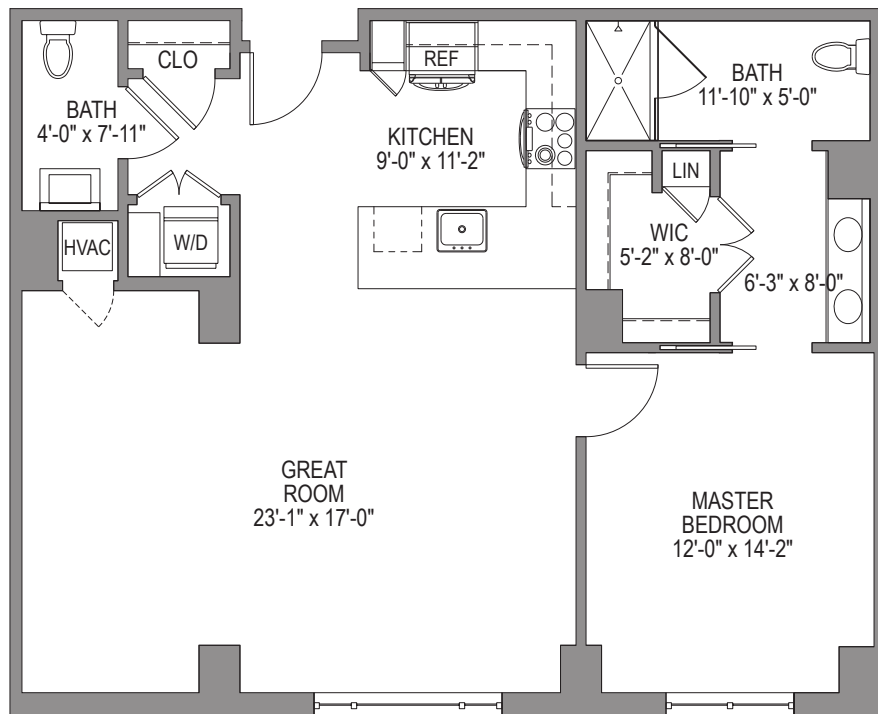

TOBY & LEON COOPERMAN
SINAI RESIDENCES
BOCA RATON

COLONNADES

1/8" scale

981 Sq. Ft.

1 Bedroom, 1 1/2 Bath, Den,
Terrace in some locations

21036 95th Avenue South, Boca Raton, FL 33428 | 561.338.9595 | SinaiResidences.com

TOBY & LEON COOPERMAN
SINAI RESIDENCES
BOCA RATON

COLONNADES 2

1/8" scale

1,050 Sq. Ft.

1 Bedroom, 1 1/2 Bath, Terrace in some locations

21036 95th Avenue South, Boca Raton, FL 33428 | 561.338.9595 | SinaiResidences.com