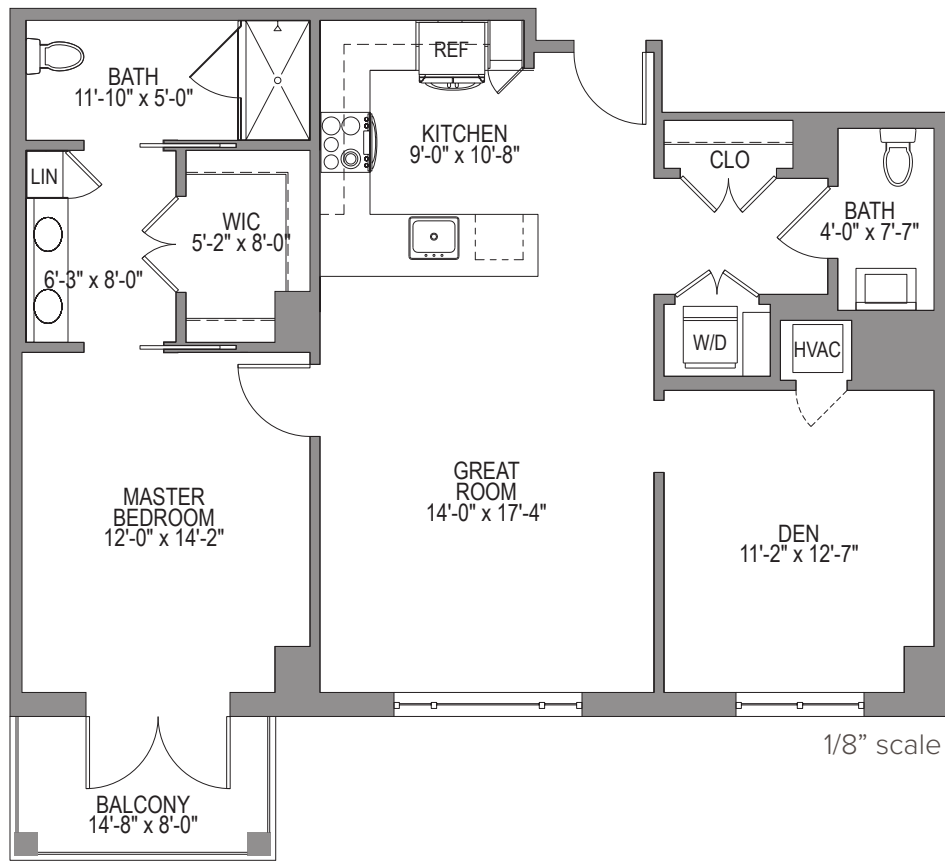

TOBY & LEON COOPERMAN
SINAI RESIDENCES
BOCA RATON

COLONNADES 2

1/8" scale

1,050 Sq. Ft.

1 Bedroom, 1 1/2 Bath, Terrace in some locations

21036 95th Avenue South, Boca Raton, FL 33428 | 561.338.9595 | SinaiResidences.com

TOBY & LEON COOPERMAN
SINAI RESIDENCES
BOCA RATON

COLONNADES 3

1,057 Sq. Ft.

1 Bedroom, 1 1/2 Bath, Den, Balcony

21036 95th Avenue South, Boca Raton, FL 33428 | 561.338.9595 | SinaiResidences.com

Managed by Life Care Services®