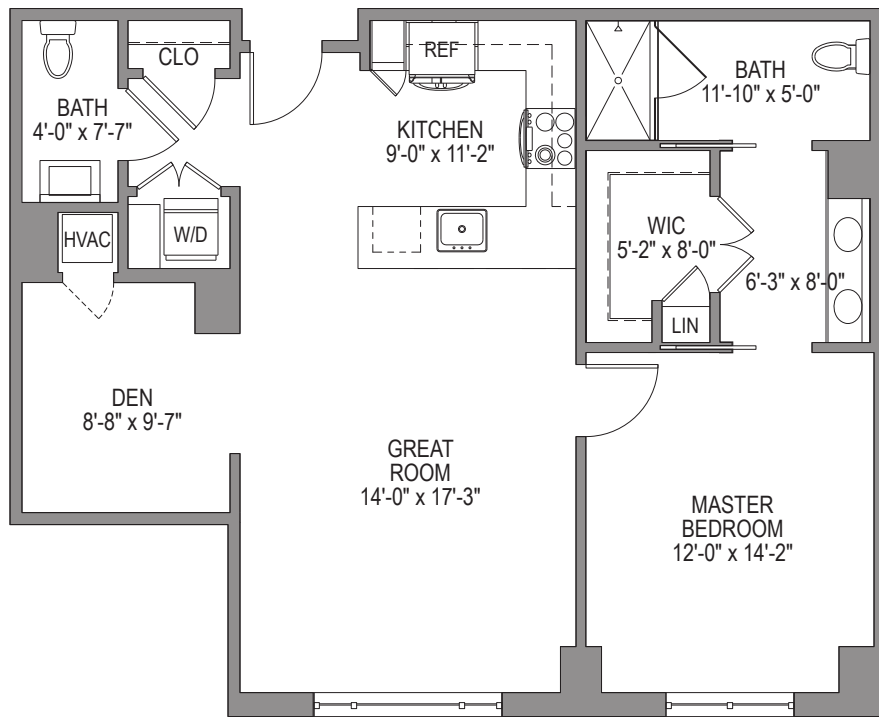

TOBY & LEON COOPERMAN
SINAI RESIDENCES
BOCA RATON

COLONNADES

1/8" scale

981 Sq. Ft.

1 Bedroom, 1 1/2 Bath, Den,
Terrace in some locations

21036 95th Avenue South, Boca Raton, FL 33428 | 561.338.9595 | SinaiResidences.com

TOBY & LEON COOPERMAN
SINAI RESIDENCES
BOCA RATON

COLONNADES 2

1/8" scale

1,050 Sq. Ft.

1 Bedroom, 1 1/2 Bath, Terrace in some locations

21036 95th Avenue South, Boca Raton, FL 33428 | 561.338.9595 | SinaiResidences.com